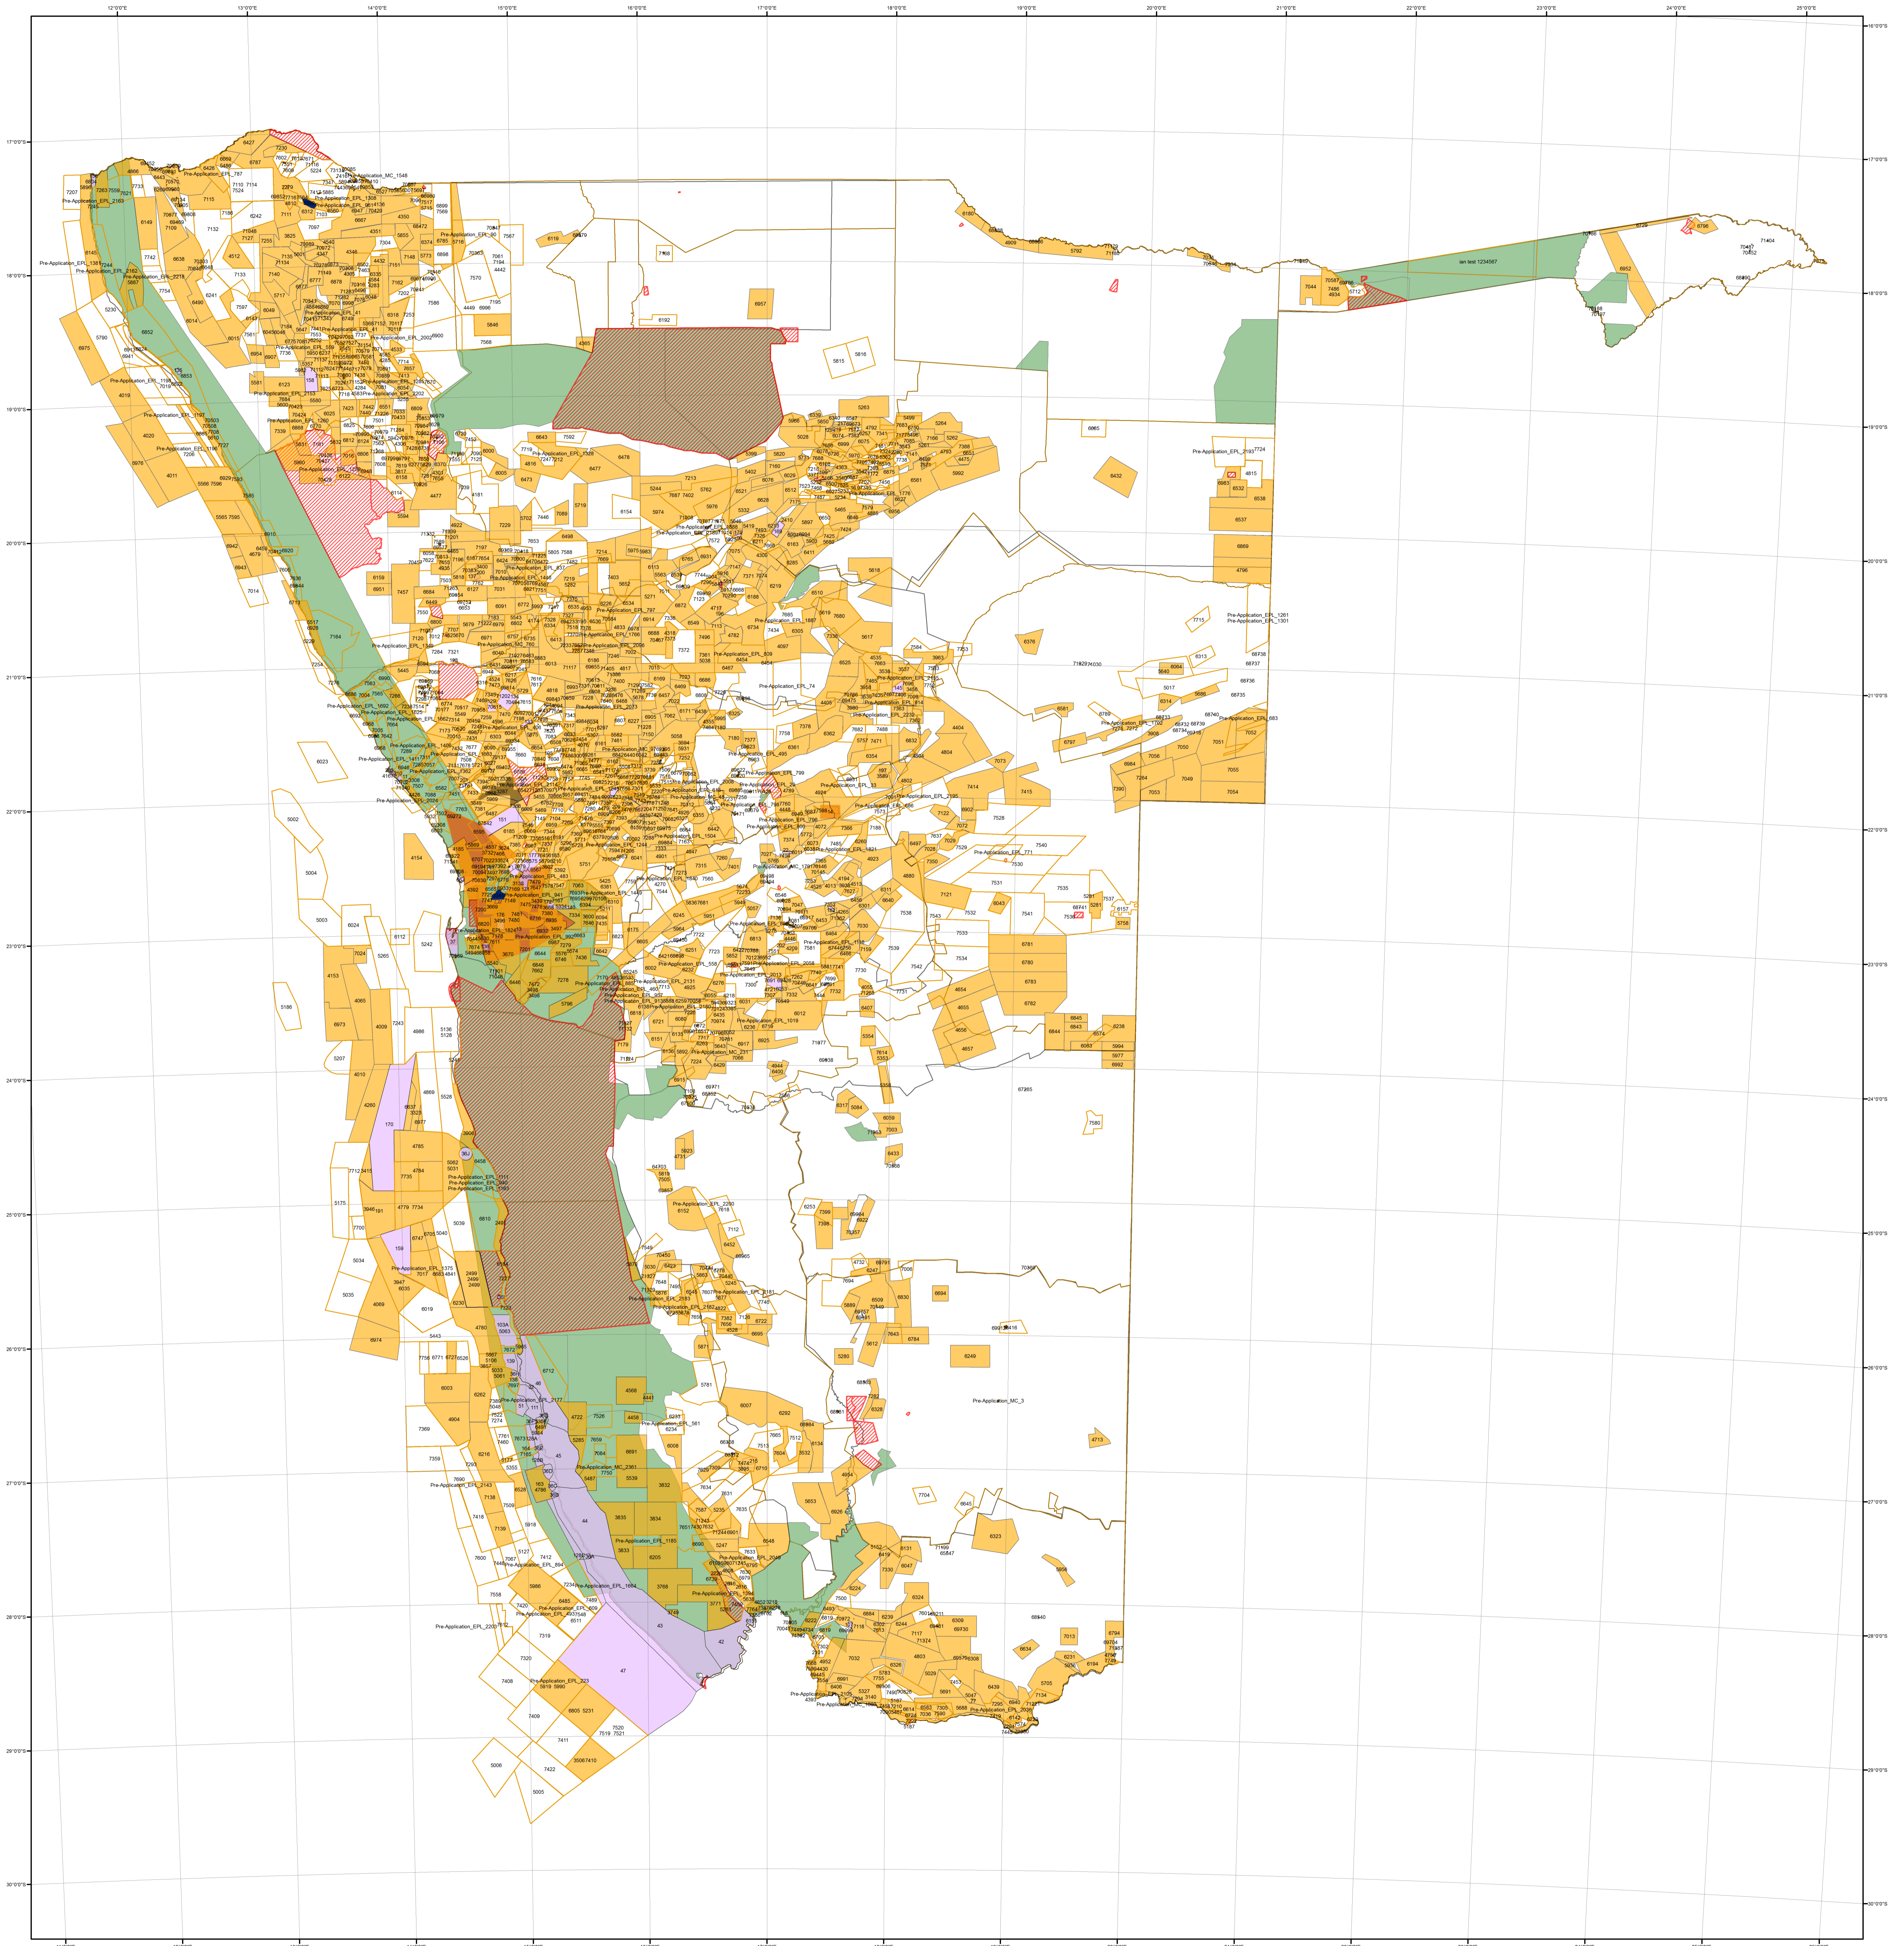

Current Namibian Licences (Ministry of Mines and Energy)

Date: 05/08/2019

Legend

	EPL - Application		ERL - Application		Withdrawn Area
	EPL - Active		ERL - Active		Environmentally Sensitive Areas
	ML - Application		RL - Application		District
	ML - Active		RL - Active		Region
	MC - Application		MDRL - Application		Division
	MC - Active		MDRL - Active		

1:2,000,000

Projection: Albers Conic Equal Area
 Spheroid: Bessel 1841
 Central Meridian: 17 Deg. E
 Grid: Geographic Coordinates (Degrees)